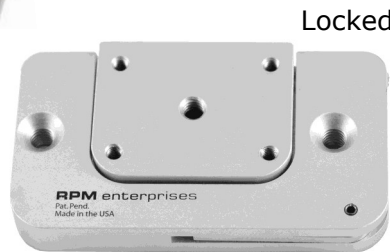

PIRANHA LOX
MADE IN USA

PIRANHA LOX *The Secure Solution*

The ingenious design of Piranha Lox® is as simple as it is adaptable. Wherever there is a need to securely mount an item, Piranha Lox is the answer. Engineered and manufactured to securely hold large or small items in place, Piranha Lox gives you peace of mind, ensuring your items stay mounted where you want and need them. With a simple flip of the lever items can be easily removed from the mounted backing plate and reinstalled in seconds. Nothing is easier, more secure, or simpler to use.

All Piranha Lox products are proudly manufactured in the USA!

US Patent# 7,077,372; 7,261,264

Canada Patent# 2,516,823

HIGHLIGHTS

- Mounts to any solid surface
- Securely locks items in place
- Easily remove locked items
- Made in USA
- Rust-resistant finish
- Interchangeable
- Load tested in excess of 2000 lbs

SPECS

Length—3.650"
Width—2"
Depth—.5"

Standard Lever
Part # 1000

Extended Lever Option
Part # 1001

Universal Mount
Part # 1009

Attaches to fencing/bars, wood, concrete and other solid surfaces

PIRANHA LOX

12428 Hwy 99
Suite 53
Everett, WA 98204

Piranha LoX D-Ring—pt#9-1010-D

Universal Tether Mount—pt#9-1014

Utility Pole—pt#9-1015

Universal Mount—pt#9-1009

HIGHLIGHTS

- Mounts to any solid surface
- Securely locks items in place
- Easily remove locked items
- Made in USA
- Rust-resistant finish
- Interchangeable
- Load tested in excess of 2000 lbs