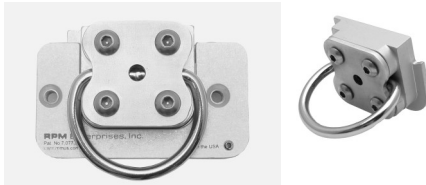

SPECS

Length—3.650"
Width—2"
Depth—.5"

Standard Lever
Part # 1000

Extended Lever Option
Part # 1001

Universal Mount
Part # 1009

Attaches to fencing/bars, wood, concrete and other solid surfaces

PIRANHA LOX

12428 Hwy 99
Suite 53
Everett, WA 98204

Phone: 800-738-5004
Fax: 425-355-3891
E-mail: contact@rpmus.com

PIRANHA LOX
MADE IN USA

PIRANHA LOX *The Secure Solution*

The ingenious design of Piranha LoX® is as simple as it is adaptable. Wherever there is a need to securely mount an item, Piranha LoX is the answer. Engineered and manufactured to securely hold large or small items in place, Piranha LoX gives you peace of mind, ensuring your items stay mounted where you want and need them. With a simple flip of the lever items can be easily removed from the mounted backing plate and reinstalled in seconds. Nothing is easier, more secure, or simpler to use.

All Piranha LoX products are proudly manufactured in the USA!

US Patent# 7,077,372; 7,261,264

Canada Patent# 2,516,823

Bar Mount—pt#9-1002

Universal Tie Down Mount
Pt#9-1010-R

Vertical Post Mount—pt#9-1004

Piranha LoX D-Ring—pt#9-1010-D

Universal Tether Mount—pt#9-1014

Utility Pole—pt#9-1015

Universal Mount—pt#9-1009

HIGHLIGHTS

- Mounts to any solid surface
- Securely locks items in place
- Easily remove locked items
- Made in USA
- Rust-resistant finish
- Interchangeable
- Load tested in excess of 2000 lbs