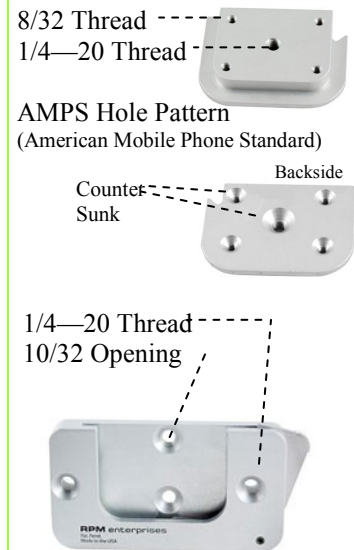

All Piranha Lox products are proudly manufactured in the USA!

US Patent# 7,077,372; 7,261,264

Canada Patent# 2,516,823

HIGHLIGHTS

- Mounts to any solid surface
- Securely locks items in place
- Easily remove locked items
- Made in USA
- Rust-resistant finish
- Interchangeable
- Load tested in excess of 2000 lbs

SPECS

Length—3.650"
Width—2"
Depth—.5"

Standard Lever
Part # 1000

Extended Lever Option
Part # 1001

Universal Mount
Part # 1009

Attaches to fencing/bars, wood, concrete and other solid surfaces

PIRANHA LOX

12428 Hwy 99
Suite 53
Everett, WA 98204

SPECS

8/32 Thread ---
1/4—20 Thread ---

AMPS Hole Pattern
(American Mobile Phone Standard)

Backside

Counter Sunk ---

1/4—20 Thread ---
10/32 Opening ---

Length—3.650”
Width—2”
Depth—.5”

PIRANHA LOX

AMPS Hole Pattern
(American Mobile Phone Standard)

Counter Sunk --- Backside

1/4—20 Thread ---
10/32 Opening ---

Length—3.650”
Width—2”
Depth—.5”

PIRANHA LOX

12428 Hwy 99
Suite 53
Everett, WA 98204

Phone: 800-738-5004
Fax: 425-355-3891
E-mail: contact@rpmus.com