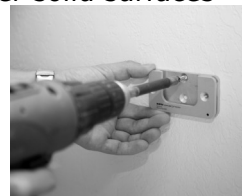

All Piranha Lox products are proudly manufactured in the USA!

US Patent# 7,077,372; 7,261,264

Canada Patent# 2,516,823

HIGHLIGHTS

- Mounts to any solid surface
- Securely locks items in place
- Easily remove locked items
- Made in USA
- Rust-resistant finish
- Interchangeable
- Load tested in excess of 2000 lbs

SPECS

Length—3.650"
Width—2"
Depth—.5"

Standard Lever
Part # 1000

Extended Lever Option
Part # 1001

Universal Mount
Part # 1009

Attaches to fencing/bars, wood, concrete and other solid surfaces

PIRANHA LOX

12428 Hwy 99
Suite 53
Everett, WA 98204

Phone: 800-738-5004
Fax: 425-355-3891
E-mail: contact@rpmus.com

PIRANHA LOX
MADE IN USA

PIRANHA LOX *The Secure Solution*

The ingenious design of Piranha LoX® is as simple as it is adaptable. Wherever there is a need to securely mount an item, Piranha LoX is the answer. Engineered and manufactured to securely hold large or small items in place, Piranha LoX gives you peace of mind, ensuring your items stay mounted where you want and need them. With a simple flip of the lever items can be easily removed from the mounted backing plate and reinstalled in seconds. Nothing is easier, more secure, or simpler to use.